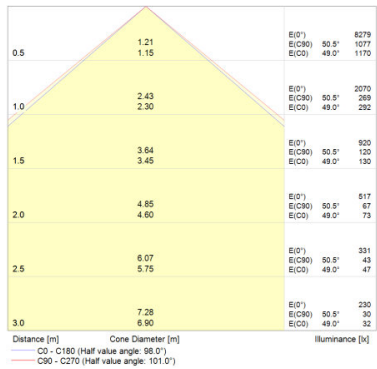

FLOODLIGHT LED 10 W 3000 K WT

FLOODLIGHT LED 10 W 4000 K WT

FLOODLIGHT LED 20 W 3000 K WT

FLOODLIGHT LED 20 W 3000 K BK