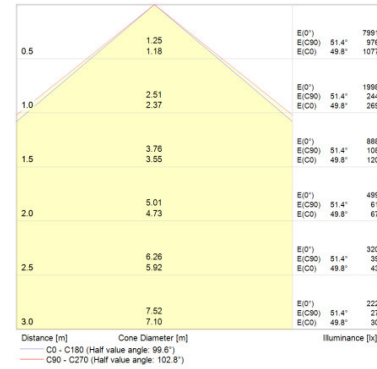

FLOODLIGHT LED 10 W 3000 K WT

FLOODLIGHT LED 10 W 4000 K WT

FLOODLIGHT LED 20 W 3000 K WT

FLOODLIGHT LED 20 W 3000 K BK