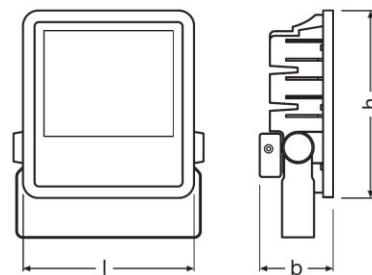

FLOODLIGHT LED 10 W 3000 K WT,
FLOODLIGHT LED 10 W 4000 K WT

FLOODLIGHT LED 20 W 3000 K WT

FLOODLIGHT LED 20 W 3000 K BK,
FLOODLIGHT LED 20 W 4000 K BK

FLOODLIGHT LED 50 W 3000 K WT