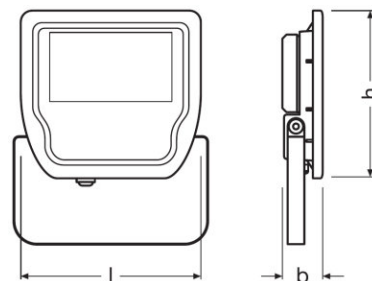

FLOODLIGHT LED 20 W 3000 K BK,
FLOODLIGHT LED 20 W 4000 K BK