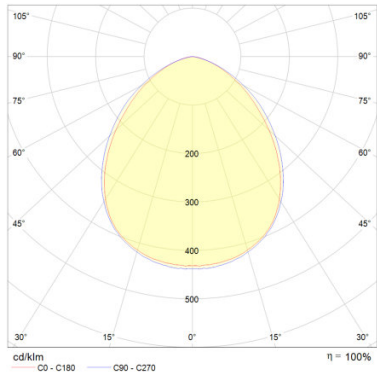

FLOODLIGHT LED 50 W 3000 K BK,
FLOODLIGHT LED 50 W 4000 K BK

FLOODLIGHT LED 10 W 3000 K WT

FLOODLIGHT LED 10 W 4000 K WT

FLOODLIGHT LED 20 W 3000 K WT

FLOODLIGHT LED 20 W 3000 K BK