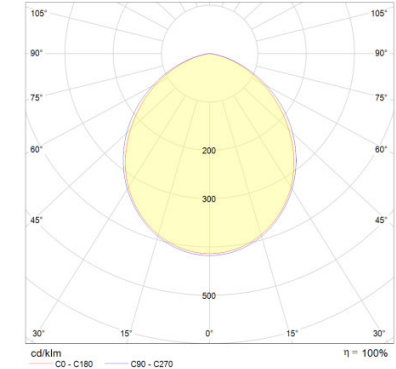

FLOODLIGHT LED 10 W 3000 K WT

FLOODLIGHT LED 10 W 4000 K WT

FLOODLIGHT LED 20 W 3000 K WT

FLOODLIGHT LED 20 W 3000 K BK