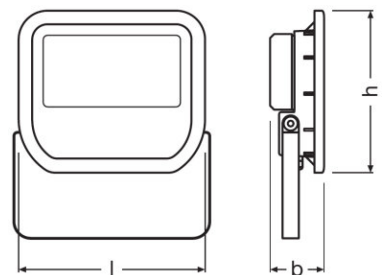

FLOODLIGHT LED 10 W 3000 K WT,
FLOODLIGHT LED 10 W 4000 K WT

FLOODLIGHT LED 20 W 3000 K WT

FLOODLIGHT LED 20 W 3000 K BK,
FLOODLIGHT LED 20 W 4000 K BK

FLOODLIGHT LED 50 W 3000 K WT