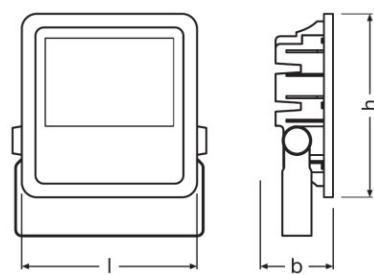

FLOODLIGHT LED 10 W 3000 K WT,
FLOODLIGHT LED 10 W 4000 K WT

FLOODLIGHT LED 20 W 3000 K WT

FLOODLIGHT LED 20 W 3000 K BK,
FLOODLIGHT LED 20 W 4000 K BK

FLOODLIGHT LED 50 W 3000 K WT