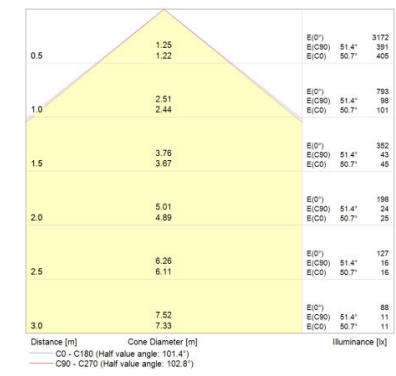

FLOODLIGHT LED 200 W 4000 K BK,
FLOODLIGHT LED 200 W 6500 K BK

FLOODLIGHT LED 10 W 3000 K WT

FLOODLIGHT LED 10 W 4000 K WT

FLOODLIGHT LED 20 W 3000 K WT

FLOODLIGHT LED 20 W 3000 K BK