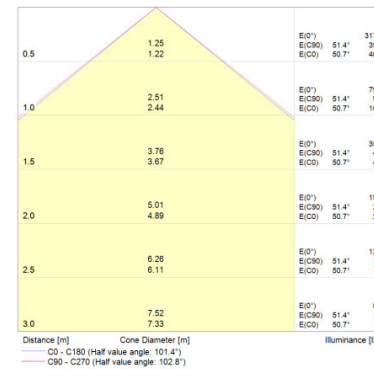

FLOODLIGHT LED 150 W 4000 K BK,
FLOODLIGHT LED 150 W 6500 K BK

FLOODLIGHT LED 10 W 3000 K WT

FLOODLIGHT LED 10 W 4000 K WT

FLOODLIGHT LED 20 W 3000 K WT

FLOODLIGHT LED 20 W 3000 K BK