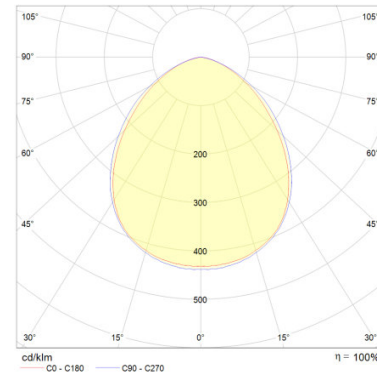

FLOODLIGHT LED 100 W 4000 K BK,
FLOODLIGHT LED 100 W 6500 K BK

FLOODLIGHT LED 10 W 3000 K WT

FLOODLIGHT LED 10 W 4000 K WT

FLOODLIGHT LED 20 W 3000 K WT

FLOODLIGHT LED 20 W 3000 K BK