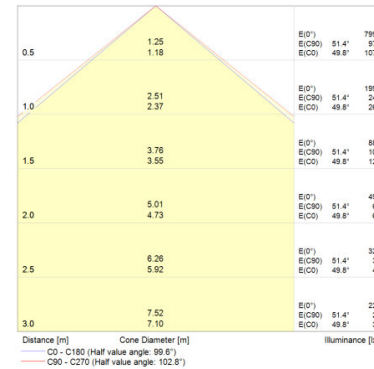

FLOODLIGHT LED 10 W 3000 K WT

FLOODLIGHT LED 10 W 4000 K WT

FLOODLIGHT LED 20 W 3000 K WT

FLOODLIGHT LED 20 W 3000 K BK